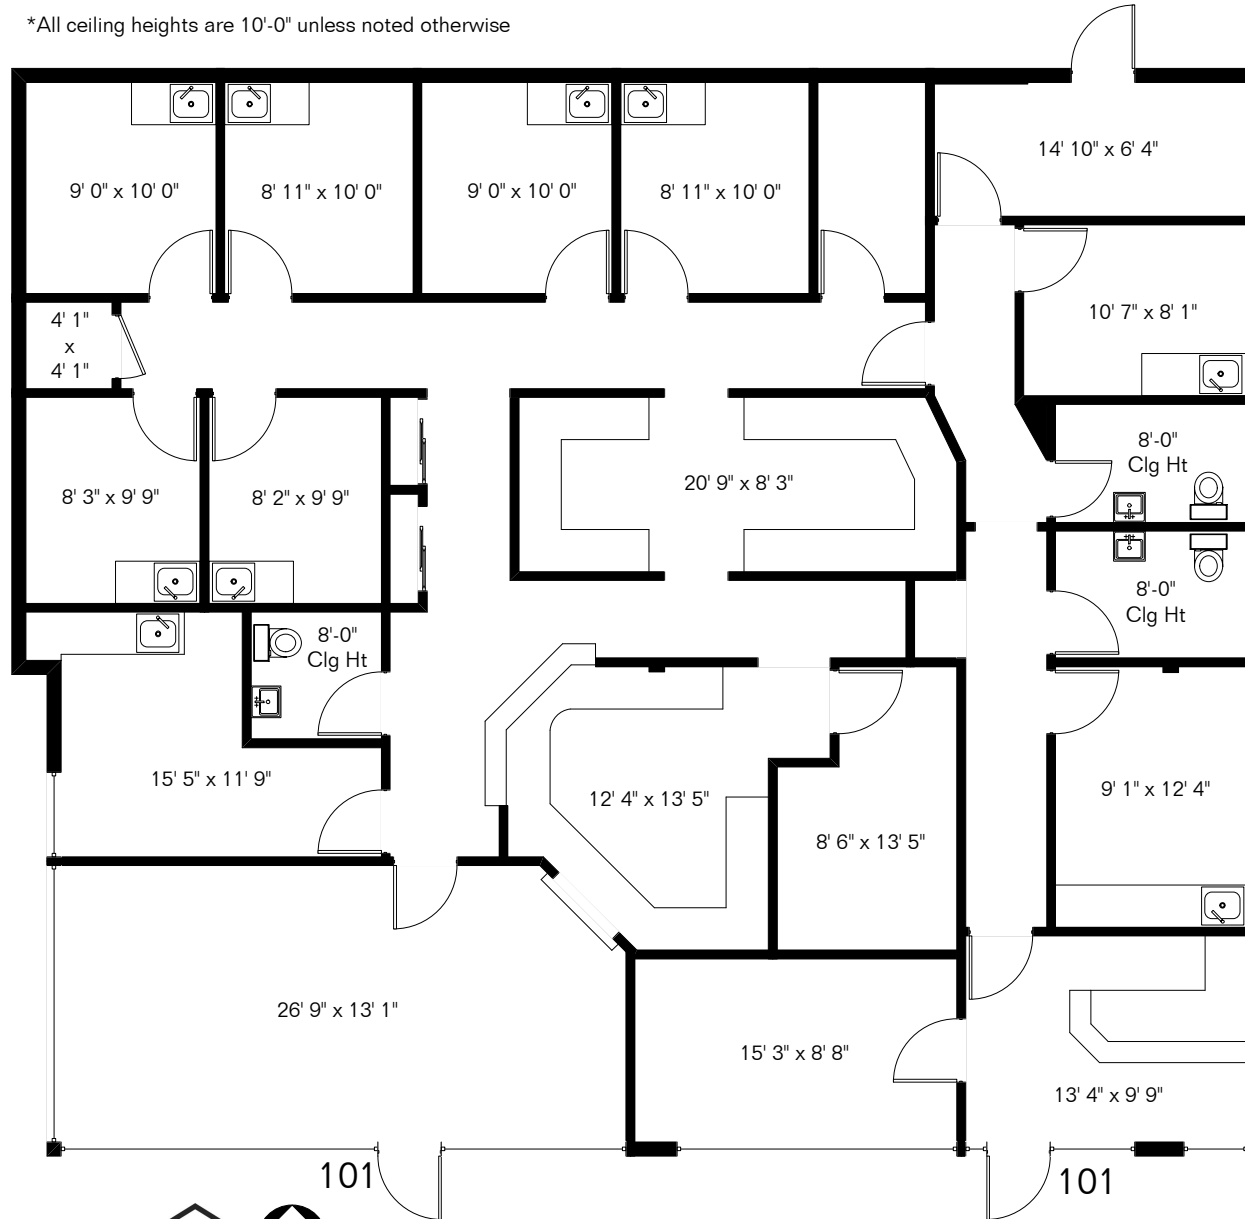

The square footages and room size information are deemed to be reliable but are not guaranteed and should be independently verified. This drawing is for marketing purposes only.

# 12020 S Warner Elliot Loop Ste 101

\*All ceiling heights are 10'-0" unless noted otherwise

Site Visit October 2022

0 ft. 6 ft. 10 ft. 20 ft.

Gross 2,992 Sq Ft

Copyright 2022 Floor Plans First! LLC  
All Rights Reserved.